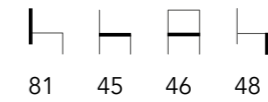

Chloé chaise
Base en frêne massif

Chloé sedia
Base in legno frassino

Chloé chair
Ash wood chair base

Vanessa

Vanessa chaise
Base en frêne massif

Vanessa sedia
Base in legno frassino

Vanessa chair
Ash wood chair base