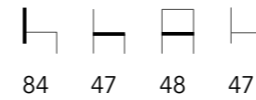

Odette chair
Solid ash wood chair base fix or swivel "Cross"

Odette poltrona
Base in frassino fissa o girevole "Cross"