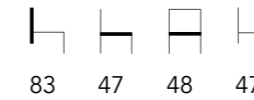

Odette armchair
Solid ash wood chair base fix or swivel "Cross"