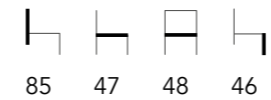

Odette chair
Ash wood chair base "Iris"

Odette poltroncina
Base in frassino "Iris"